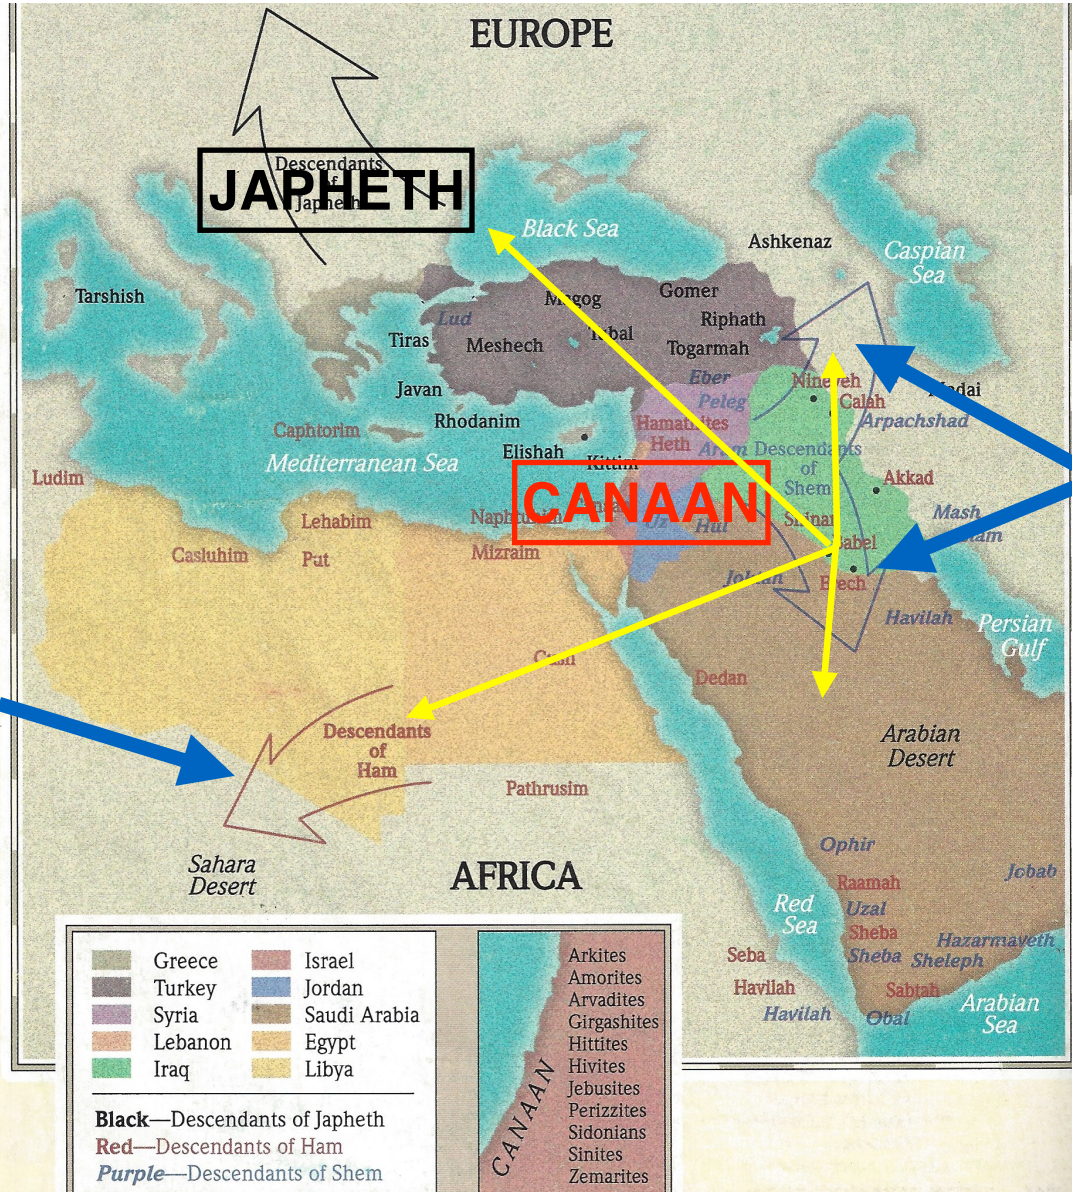

A vertical image showing a view of Earth from space. The Earth's blue and white atmosphere is visible on the left side, curving away into the blackness of space. The Moon is seen as a dark, crescent-shaped object in the upper left quadrant. A bright star or planet is visible in the lower left, creating a lens flare effect.

YouTube

Ken Ham

One Race, One Blood

DRAGOJEVIĆ 04

Descendants of Japheth
JAPHETH

CANAAN

HAM

SHEM

EUROPE

AFRICA

CANAAN

Some Conclusions

The Tower Of Babel

... **The Birthplace Of Rebellion Against God**

Rebellion In The New World

... **The Birthplace Of Language**

Genesis Eleven

The Histories Of Shem And Terah
Abraham: Father Of Multitudes...