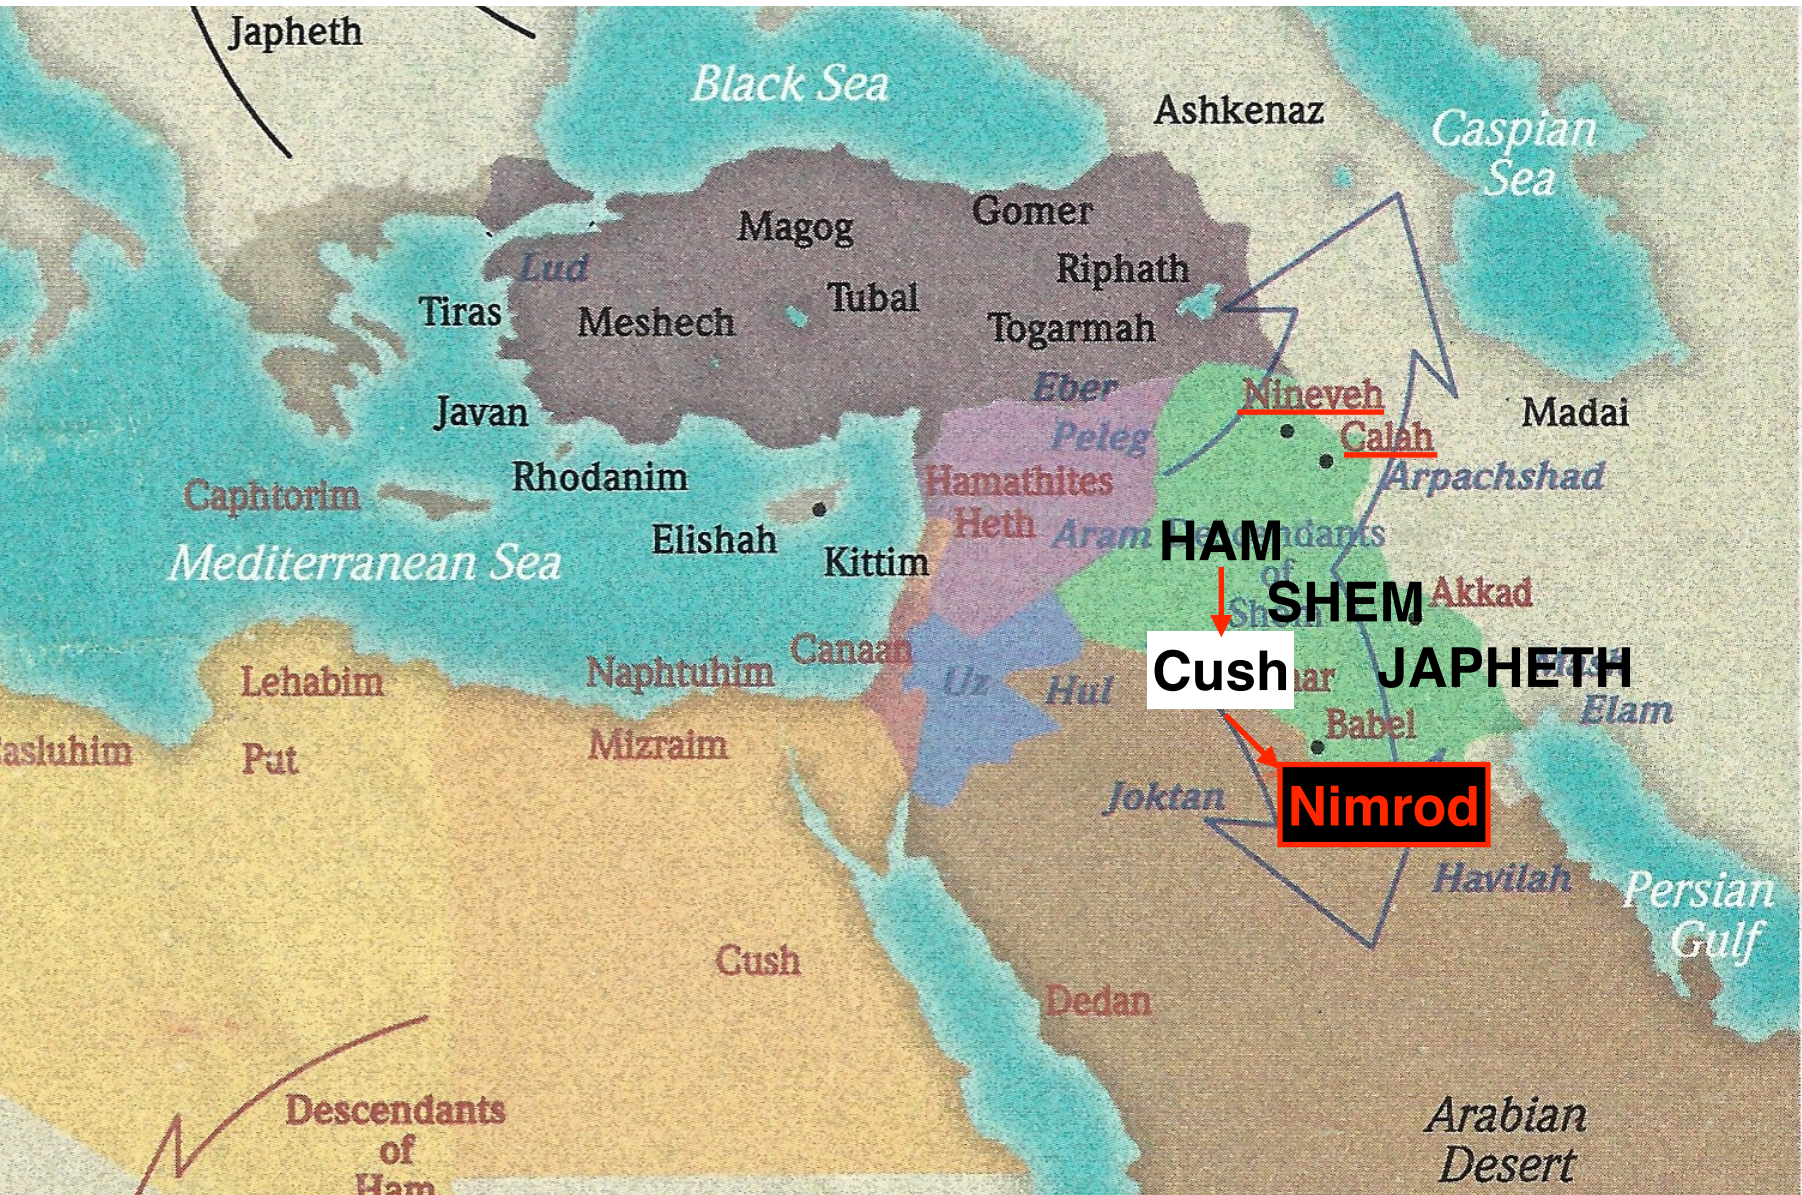

A vertical image showing a view of Earth from space. The Earth's blue and white atmosphere is visible on the left side, curving away into the blackness of space. The Moon is seen as a dark, crescent-shaped object in the upper left quadrant. A bright star or planet is visible in the lower left, creating a lens flare effect.

YouTube

Ken Ham

One Race, One Blood

DRAGOJEVIĆ 04

Descendants of Japheth
JAPHETH

CANAAN

HAM

SHEM

EUROPE

AFRICA

CANAAN

Some Conclusions

The Tower Of Babel

... **The Birthplace Of Rebellion Against God**

Rebellion In The New World

... **The Birthplace Of Language**

Genesis Eleven

The Histories Of Shem And Terah
Abraham: Father Of Multitudes...